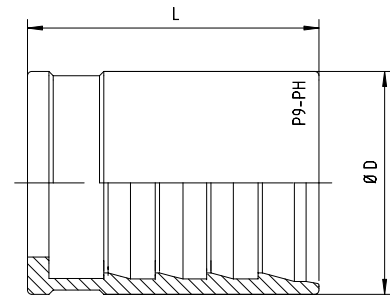

Ferrules

BOOK INDEX

SECTION INDEX

P9 - non skive

For Hose Type:
1 SC - DIN - EN 857

For use with standard inserts
pp. 2.14–2.60

2

Hose DN	Bore in.	Notes		Part code
		D	L	
06	1/4"	18	30.5	P9-DN 06
08	5/16"	19	32.0	P9-DN 08
10	3/8"	22	33.0	P9-DN 10
12	1/2"	26	34.0	P9-DN 12