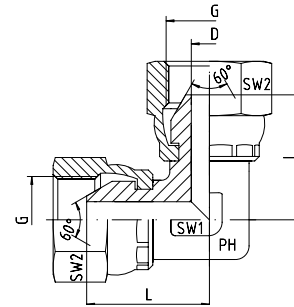

BSP swivel female female 90° elbow

BOOK INDEX

SECTION INDEX

BSP parallel 60° coned swivel female to BSP parallel 60° coned swivel female

90° elbow (short-radius / "block")

ISO 8434-6 / BS 5200

5

Pressure PN	Thread G	Approx. Dimensions				Part code
		L	D	SW1	SW2	
400	1/8"-28	18.0	4.0	12	14	4050511-02
400	1/4"-19	23.5	6.0	14	19	4050511-04
400	3/8"-19	25.5	8.0	17	22	4050511-06
400	1/2"-14	29.5	11.0	19	27	4050511-08
400	3/4"-14	37.0	16.0	27	32	4050511-12
400	1"-11	43.0	22.0	36	41	4050511-16
200	1 1/4"-11	51.0	28.0	41	50	4050511-20
200	1 1/2"-11	50.0	33.5	50	55	4050511-24
100	2"-11	80.0	42.0	65	70	4050511-32