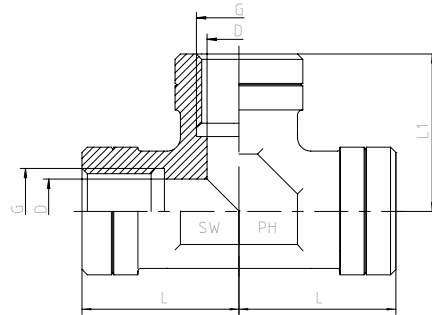

NPT fixed female tee

BOOK INDEX

SECTION INDEX

NPT fixed female tee

5

Pressure PN	Thread G = NPT	Approx. Dimensions				Part code
		L	L1	D	SW	
420	1/8"-27	20.0	20.0	8.6	17	1450521-02
420	1/4"-18	22.5	22.5	11.8	19	1450521-04
420	3/8"-18	26.2	26.2	15.2	24	1450521-06
420	1/2"-14	31.5	31.5	19.0	27	1450521-08
420	3/4"-14	33.5	33.5	24.6	36	1450521-12
420	1"-11.5	43.0	43.0	30.7	41	1450521-16
315	1 1/4"-11.5	51.0	51.0	39.3	50	1450521-20
315	1 1/2"-11.5	53.0	53.0	45.2	65	1450521-24