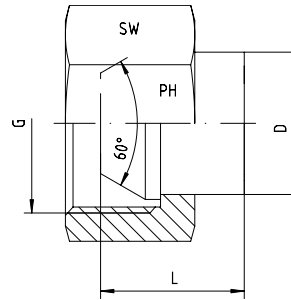

BSPP swivel female cap

BOOK INDEX

SECTION INDEX

BSP parallel 60° coned swivel female cap

ISO 8434-6 / BS 5200

5

Pressure PN	Thread G = BSP	Approx. Dimensions			Part code
		L	D	SW	
400	1/8"-28	11	12.0	14	1050513-02
400	1/4"-19	15	9.0	17	1050513-04
400	3/8"-19	15	12.4	19	1050513-06
400	1/2"-14	17	16.4	27	1050513-08
400	5/8"-14	16	22.0	27	1050513-10
400	3/4"-14	19	21.3	32	1050513-12
400	1"-11	20	27.8	41	1050513-16
200	1 1/4"-11	22	36.0	50	1050513-20
200	1 1/2"-11	25	45.0	55	1050513-24
100	2"-11	31	54.5	70	1050513-32