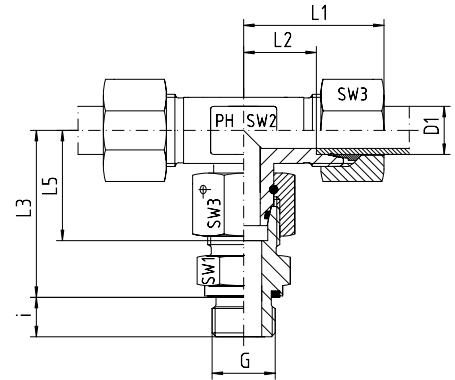

24° female and Viton O-ring
with a profile to W DIN 3861
BSP parallel male thread with
Viton elastomeric soft seal

| Series | Pressure PN | Tube O.D. D1 | Thread G | Approx. Dimensions | | | | | | | | Part code |
|--------|----------------|-----------------|-------------|--------------------|------|------|------|----|-----|-----|-----|------------------------|
| | | | | L1 | L2 | L3 | L5 | i | SW1 | SW2 | SW3 | |
| L | 500 | 6 | G 1/8" | 27 | 12.0 | 34.5 | 26.0 | 8 | 14 | 12 | 14 | ET-DKOL-06-G 1/8"-wd |
| L | 500 | 8 | G 1/4" | 29 | 14.0 | 37.5 | 27.5 | 12 | 17 | 12 | 17 | ET-DKOL-08-G 1/4"-wd |
| L | 500 | 10 | G 1/4" | 30 | 15.0 | 40.0 | 29.0 | 12 | 19 | 14 | 19 | ET-DKOL-10-G 1/4"-wd |
| L | 400 | 12 | G 3/8" | 32 | 17.0 | 42.0 | 29.5 | 12 | 22 | 17 | 22 | ET-DKOL-12-G 3/8"-wd |
| L | 400 | 15 | G 1/2" | 36 | 21.0 | 46.5 | 32.5 | 14 | 27 | 19 | 27 | ET-DKOL-15-G 1/2"-wd |
| L | 400 | 18 | G 1/2" | 40 | 23.5 | 50.0 | 35.5 | 14 | 27 | 24 | 32 | ET-DKOL-18-G 1/2"-wd |
| L | 250 | 22 | G 3/4" | 44 | 27.5 | 65.0 | 38.5 | 16 | 32 | 27 | 36 | ET-DKOL-22-G 3/4"-wd |
| L | 250 | 28 | G 1" | 47 | 30.5 | 59.0 | 41.5 | 18 | 41 | 36 | 41 | ET-DKOL-28-G 1"-wd |
| L | 250 | 35 | G 1 1/4" | 56 | 34.5 | 68.5 | 51.0 | 20 | 50 | 41 | 50 | ET-DKOL-35-G 1 1/4"-wd |
| L | 250 | 42 | G 1 1/2" | 63 | 40.0 | 75.0 | 56.0 | 22 | 55 | 50 | 60 | ET-DKOL-42-G 1 1/2"-wd |